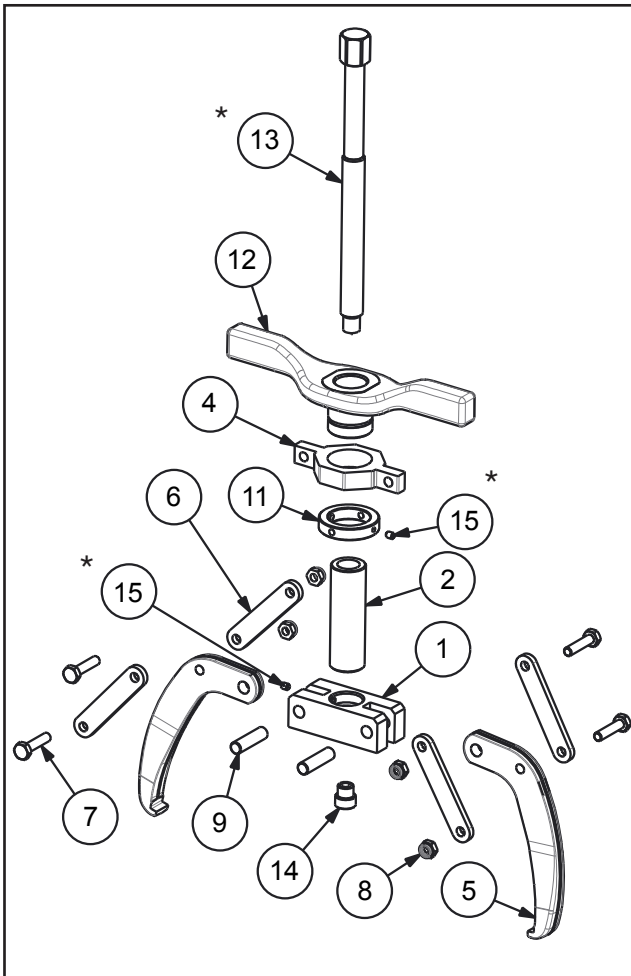

Document Number	Revision	Revision Date	Product Code Beginning With
L4255	Rev. B	04/2020	A

Figure 1, puller assembly for models LGM203, LGM204 and LGM207.
(Also valid for models LGM305, LGM306 and LGM308, which have 3 jaws).

Figure 2, puller assembly for models LGM340, LGM318, and LGM324.
(Also valid for model LGM211, which has only 2 jaws).

**Note: See Page 2
for parts list.**

(*) Notes	
13	Apply Molykote 1122 to threads.
15	Bolt size M4 for models LGM203, LGM305, LGM204 and LGM306. Bolt size M5 for models LGM207, LGM308 (only for the bolt inserted in the lower body).

Repair Parts List, Figures 1 and 2 (Models with 2 jaws)

Item	Description	Qty.	Parts Kit			
			LGM203	LGM204	LGM207	LGM211
1	Lower Body	1	*	★	☾	+
2	Spindle Controller	1	*	★	☾	N/A
3	Threaded Base	1	N/A	N/A	N/A	+
4	Upper Body	1	#	⊙	☾	##
5	Jaw	2	LGM203K4	LGM204K4	LGM207K4	LGM211K4
6	Strap	4	Δ	▣	☾	□
7	Jaw Screw	4	Δ	▣	☾	□
8	Nut	4	Δ	▣	☾	□
9	Pin	2	*	★	☾	+
10	Base Screw	2	N/A	N/A	N/A	+
11	Support Nut	1	#	⊙	☾	##
12	Handle and Cap	1	#	⊙	☾	##
13	Spindle	1	LGM0305K5	LGM0406K5	LGM0708K5	LGM1113K5
14	Point Protector	1	SGM0404	SGM0404	SGM0704	SGM0704
15	Set Screw	1	* #	★ ⊙	☾	##

Repair Parts List, Figures 1 and 2 (Models with 3 jaws)

Item	Description	Qty.	Parts Kit					
			LGM305	LGM306	LGM308	LGM318	LGM324	LGM340
1	Lower Body	1	×	▼	♥	✓	●	◆
2	Spindle Controller	1	×	▼	♥	N/A	N/A	N/A
3	Threaded Base	1	N/A	N/A	N/A	✓	●	◆
4	Upper Body	1	↓	☐	→	↑	■	✘
5	Jaw	3	LGM305K4	LGM306K4	LGM308K4	LGH310K4	LGH314K4	LGH324K4
6	Strap	6	**	§	←	♠	▲	◆
7	Jaw Screw	6	**	§	←	♠	▲	◆
8	Nut	6	**	§	←	♠	▲	◆
9	Pin	3	×	▼	♥	✓	●	◆
10	Base Screw	2	N/A	N/A	N/A	✓	●	N/A
11	Support Nut	1	↓	☐	→	↑	■	◆ ✘
12	Handle and Cap	1	↓	☐	→	↑	■	✘
13	Spindle	1	LGM0305K5	LGM0406K5	LGM0708K5	LGHM1113K5	LGM324K5	LGM340K5
14	Point Protector	1	SGM0404	SGM0404	SGM0704	SGM0704	LGH14K6	LGH24K5
15	Set Screw	1	× ↓	▼ ☐	♥	↑	■	◆ ✘
16	Handle Ring	1	-	-	-	N/A	N/A	✘
17	Spindle Extender	2	-	-	-	N/A	LGM324K7	LGM340K7