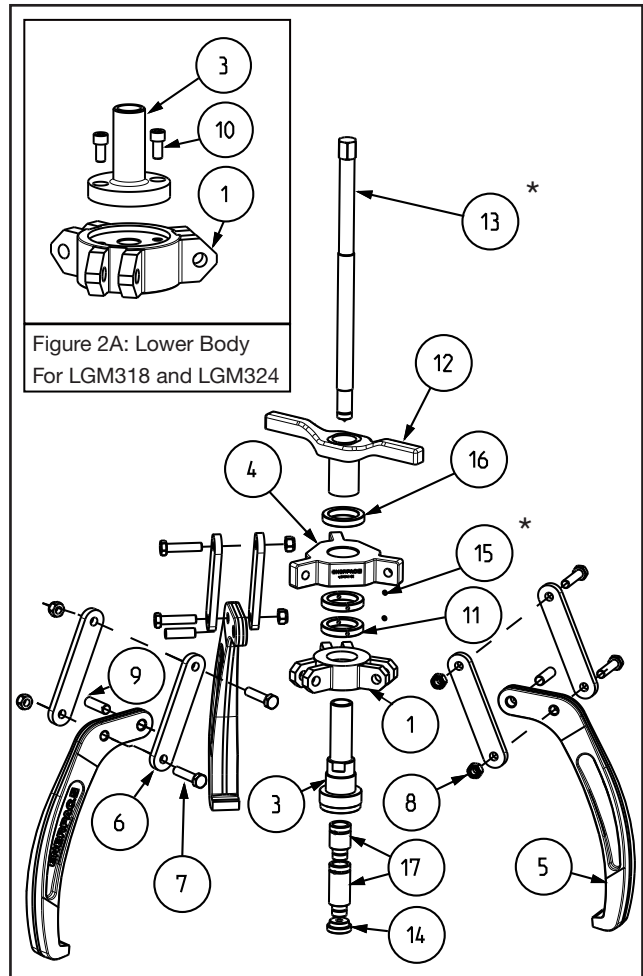

Document Number	Revision	Revision Date	Product Code Beginning With
L4255	Rev. B	04/2020	A

Figure 1, puller assembly for models LGM203, LGM204 and LGM207.
(Also valid for models LGM305, LGM306 and LGM308, which have 3 jaws).

Figure 2, puller assembly for models LGM340, LGM318, and LGM324.
(Also valid for model LGM211, which has only 2 jaws).

**Note: See Page 2
for parts list.**

(*) Notes	
13	Apply Molykote 1122 to threads.
15	Bolt size M4 for models LGM203, LGM305, LGM204 and LGM306. Bolt size M5 for models LGM207, LGM308 (only for the bolt inserted in the lower body).

Repair Parts List, Figures 1 and 2 (Models with 2 jaws)

Item	Description	Qty.	Parts Kit			
			LGM203	LGM204	LGM207	LGM211
1	Lower Body	1	*	★	☾	+
2	Spindle Controller	1	*	★	☾	N/A
3	Threaded Base	1	N/A	N/A	N/A	+
4	Upper Body	1	#	⊙	☾	##
5	Jaw	2	LGM203K4	LGM204K4	LGM207K4	LGM211K4
6	Strap	4	Δ	▣	☾	□
7	Jaw Screw	4	Δ	▣	☾	□
8	Nut	4	Δ	▣	☾	□
9	Pin	2	*	★	☾	+
10	Base Screw	2	N/A	N/A	N/A	+
11	Support Nut	1	#	⊙	☾	##
12	Handle and Cap	1	#	⊙	☾	##
13	Spindle	1	LGM0305K5	LGM0406K5	LGM0708K5	LGM1113K5
14	Point Protector	1	SGM0404	SGM0404	SGM0704	SGM0704
15	Set Screw	1	* #	★ ⊙	☾	##

Repair Parts List, Figures 1 and 2 (Models with 3 jaws)

Item	Description	Qty.	Parts Kit					
			LGM305	LGM306	LGM308	LGM318	LGM324	LGM340
1	Lower Body	1	×	▼	♥	✓	●	◆
2	Spindle Controller	1	×	▼	♥	N/A	N/A	N/A
3	Threaded Base	1	N/A	N/A	N/A	✓	●	◆
4	Upper Body	1	↓	☐	→	↑	■	✘
5	Jaw	3	LGM305K4	LGM306K4	LGM308K4	LGH310K4	LGH314K4	LGH324K4
6	Strap	6	**	§	←	♠	▲	◆
7	Jaw Screw	6	**	§	←	♠	▲	◆
8	Nut	6	**	§	←	♠	▲	◆
9	Pin	3	×	▼	♥	✓	●	◆
10	Base Screw	2	N/A	N/A	N/A	✓	●	N/A
11	Support Nut	1	↓	☐	→	↑	■	◆ ✘
12	Handle and Cap	1	↓	☐	→	↑	■	✘
13	Spindle	1	LGM0305K5	LGM0406K5	LGM0708K5	LGHM1113K5	LGM324K5	LGM340K5
14	Point Protector	1	SGM0404	SGM0404	SGM0704	SGM0704	LGH14K6	LGH24K5
15	Set Screw	1	× ↓	▼ ☐	♥	↑	■	◆ ✘
16	Handle Ring	1	-	-	-	N/A	N/A	✘
17	Spindle Extender	2	-	-	-	N/A	LGM324K7	LGM340K7